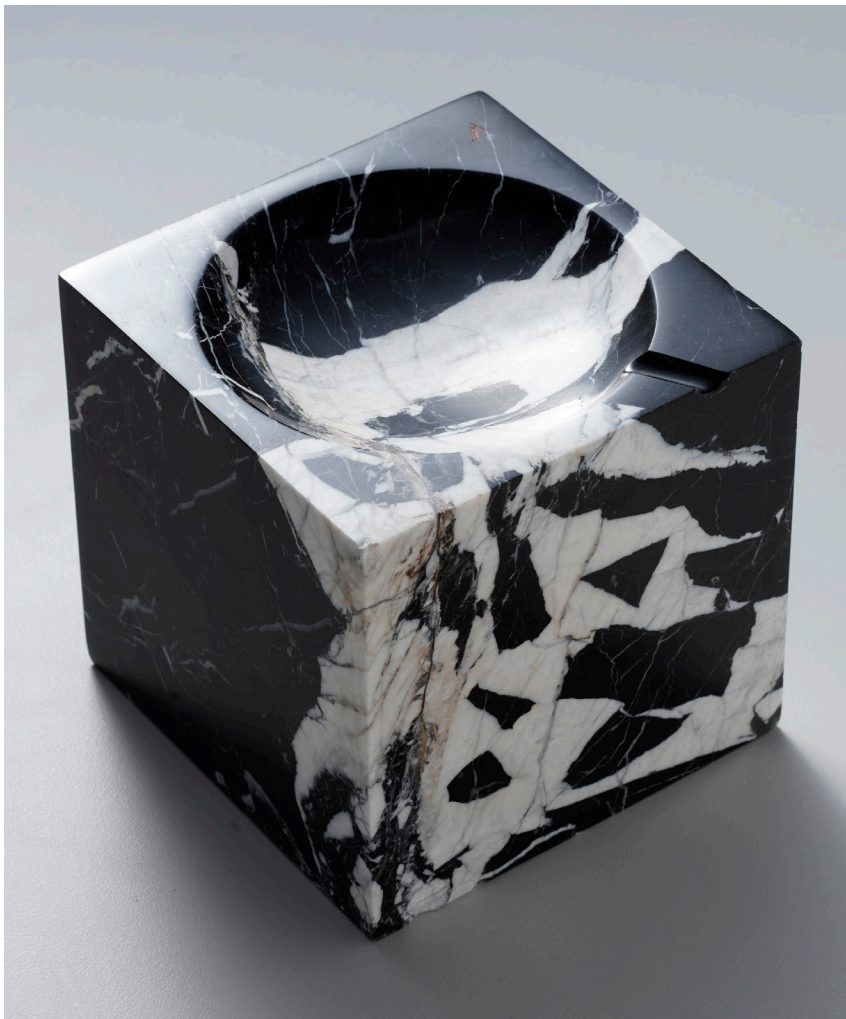

ANJELICA

CUBE ASHTRAY

ORIGIN
Italy

MANUFACTURER
Bedin Marmi

MATERIALS
Grand Antique marble, Goat suede

DIMENSIONS
130mm x 130mm x 130mm / 5" x 5" x 5"
75mm x 75mm x 75mm / 3" x 3" x 3"

AVAILABLE SIZES
King
Queen

3080301004-01GL
3080301004-01GS

BY MARTEL