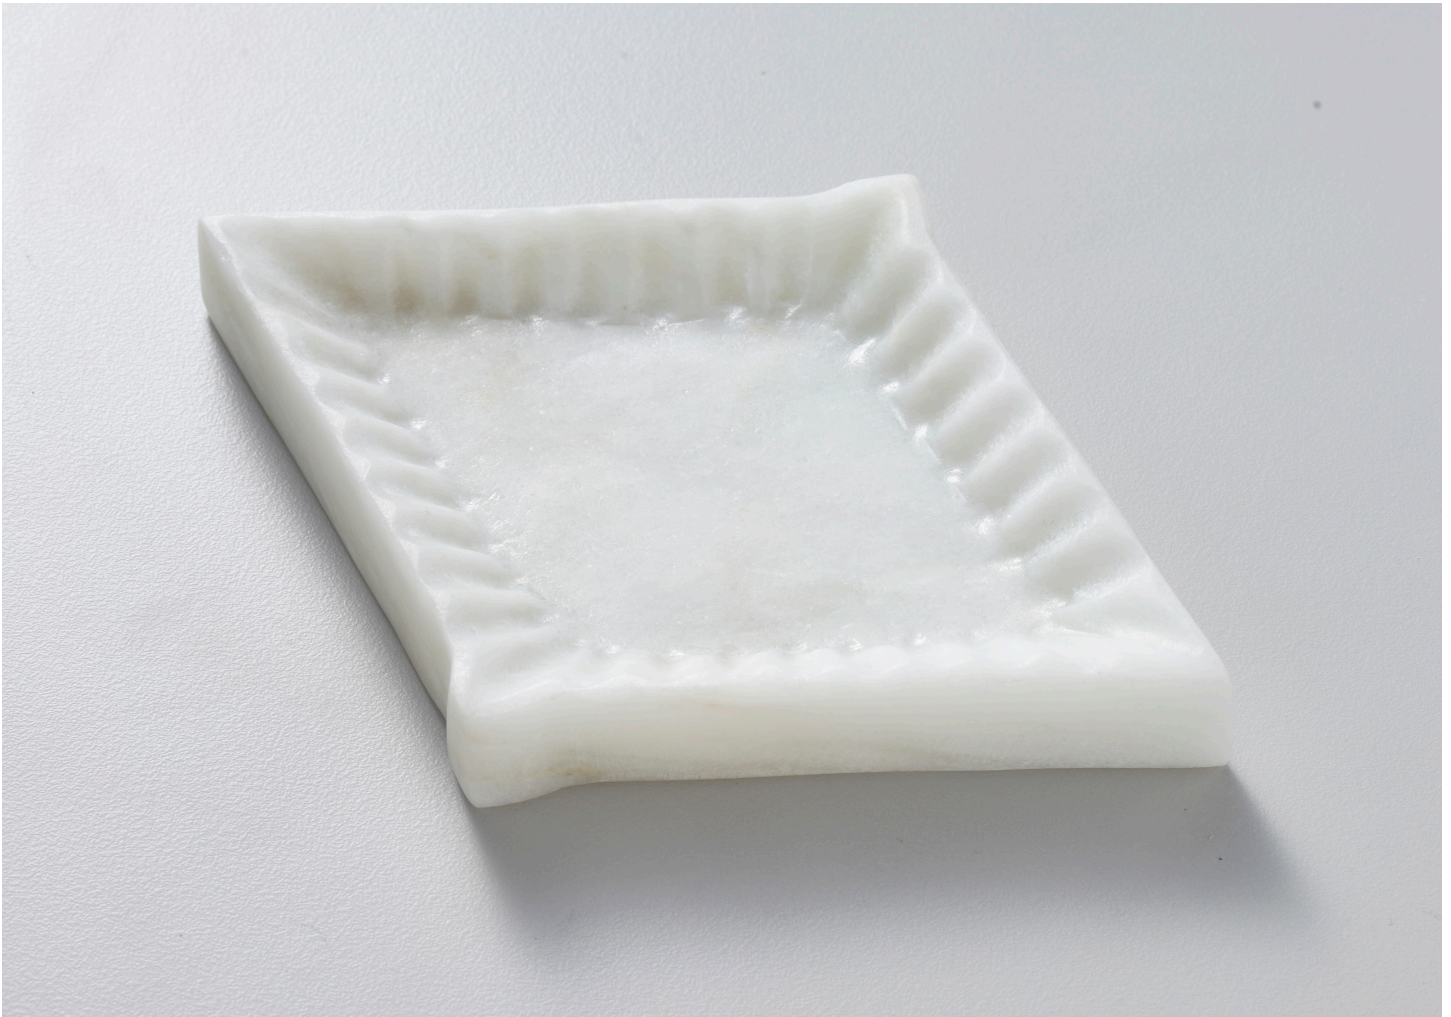

# CARMINE

RUFFLED TRAY *QUEEN*

ORIGIN  
Italy

MANUFACTURER  
Bedin Marmi

MATERIALS  
Bianco Carrara marble, Goat suede

DIMENSIONS  
178mm x 140mm x 25mm / 7" x 5.5" x 1"

AVAILABLE FINISHES  
Honed

3070303004-019S