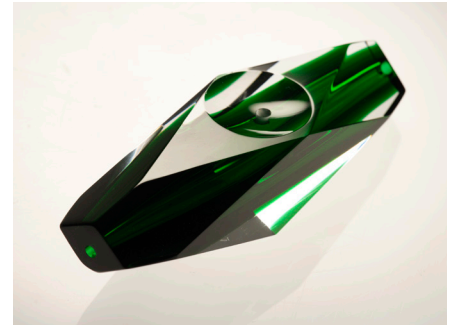

LOLA

HANDHELD PIPE

ORIGIN
Italy

MANUFACTURER
Murano

MATERIALS
Hand-cut blown glass, Borosilicate glass

DIMENSIONS
127mm x 39mm x 35mm / 5" x 1.5" x 1.4"

AVAILABLE COLORS
Crimson
Clover
Black

2030201003-011
2040201003-013
2040201003-006

Each pipe comes with a complimentary sterling silver signature pick and glass pipe screens

BY MARTEL